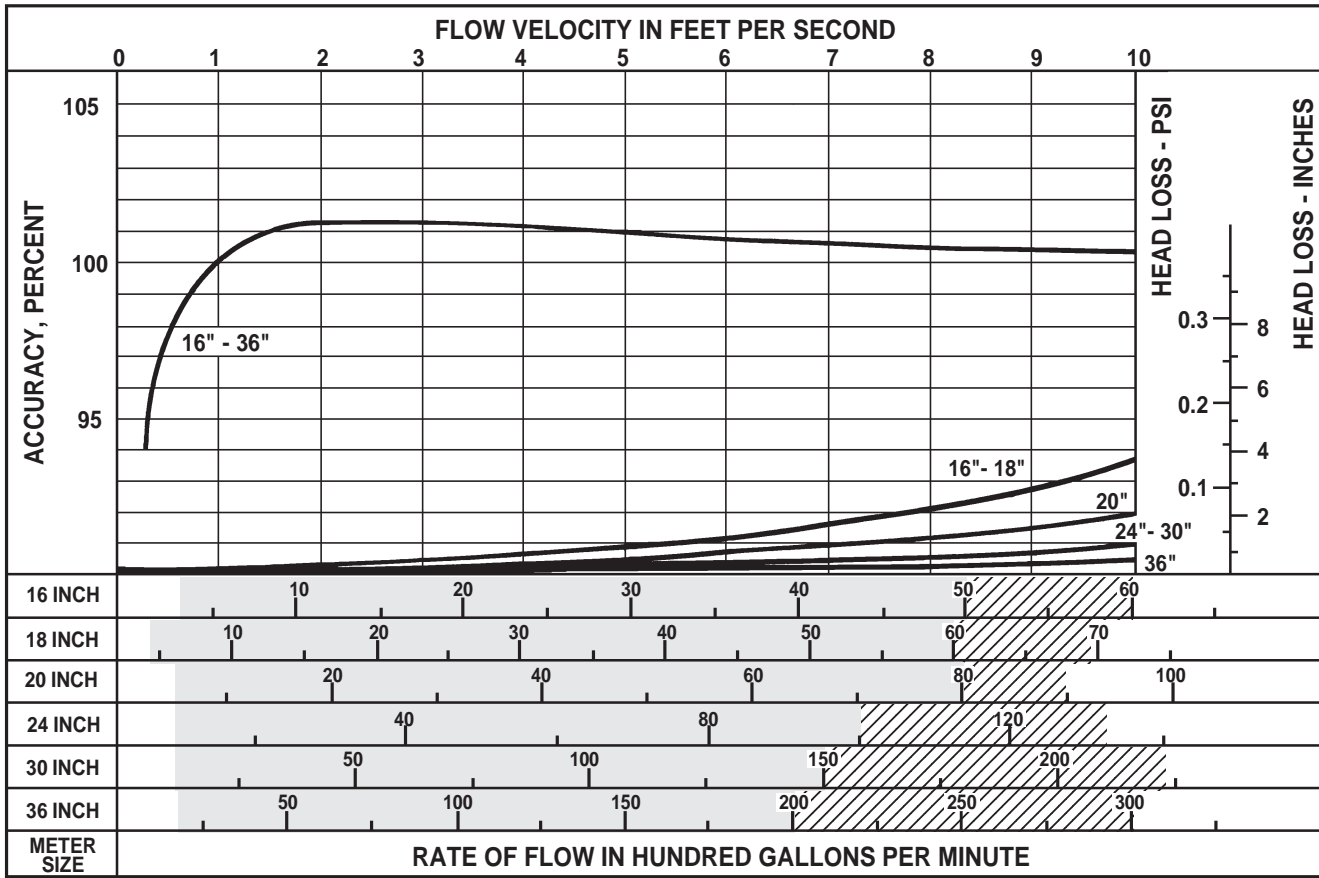

## PROPELLER METERS ACCURACY AND HEAD LOSS CURVES

3255 WEST STETSON AVENUE • HEMET, CALIFORNIA 92545 USA • TEL: 951-652-6811 • FAX: 951-652-3078  
Visit our Website: [www.mccrometer.com](http://www.mccrometer.com)

**MAXIMUM AND MINIMUM FLOWS**

**INTERMITTENT FLOWS**