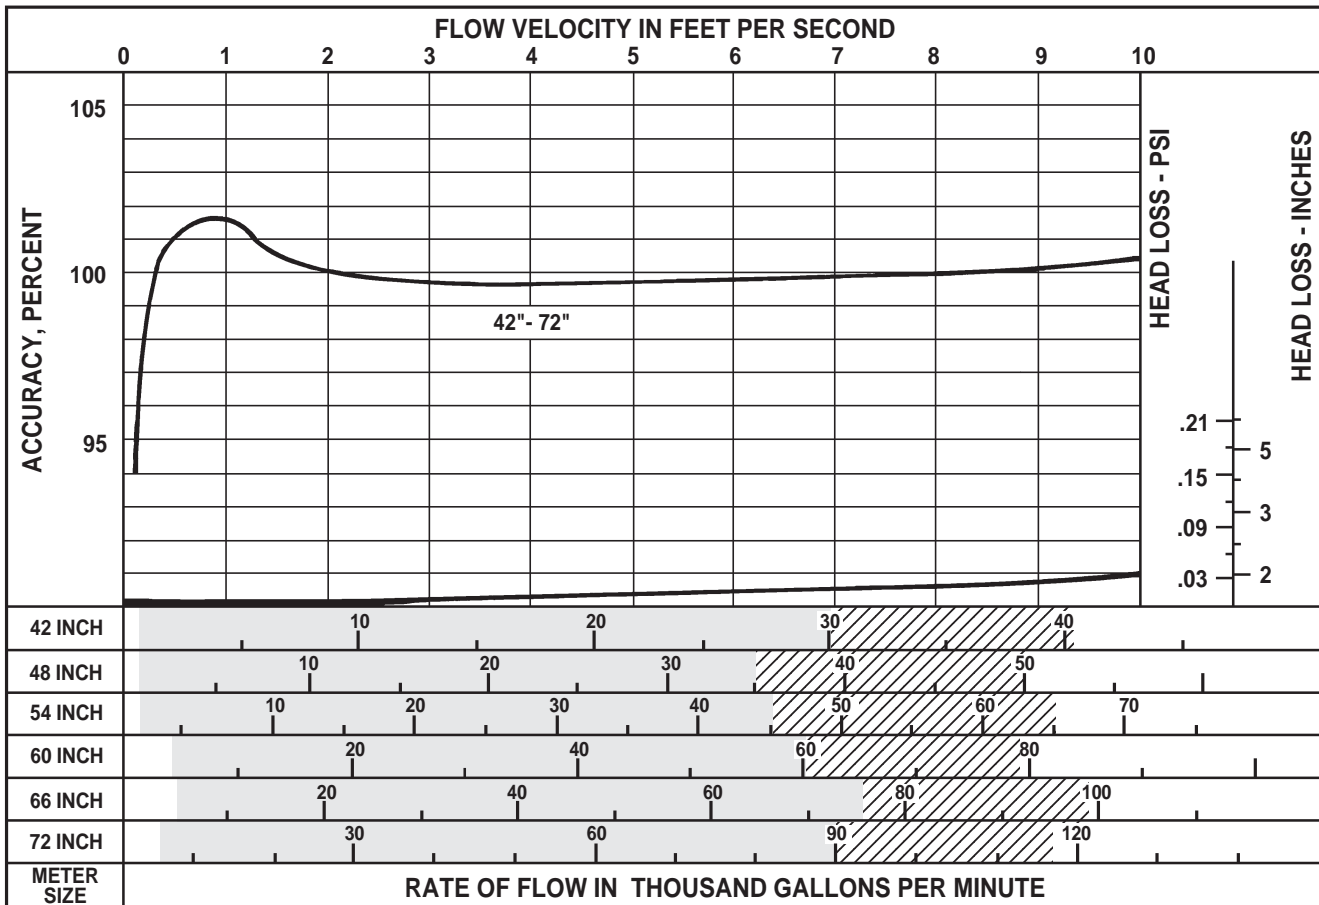

## PROPELLER METERS ACCURACY AND HEAD LOSS CURVES

3255 WEST STETSON AVENUE • HEMET, CALIFORNIA 92545 USA • TEL: 951-652-6811 • FAX: 951-652-3078  
Visit our Website: [www.mccrometer.com](http://www.mccrometer.com)

**MAXIMUM AND MINIMUM FLOWS**

**INTERMITTENT FLOWS**