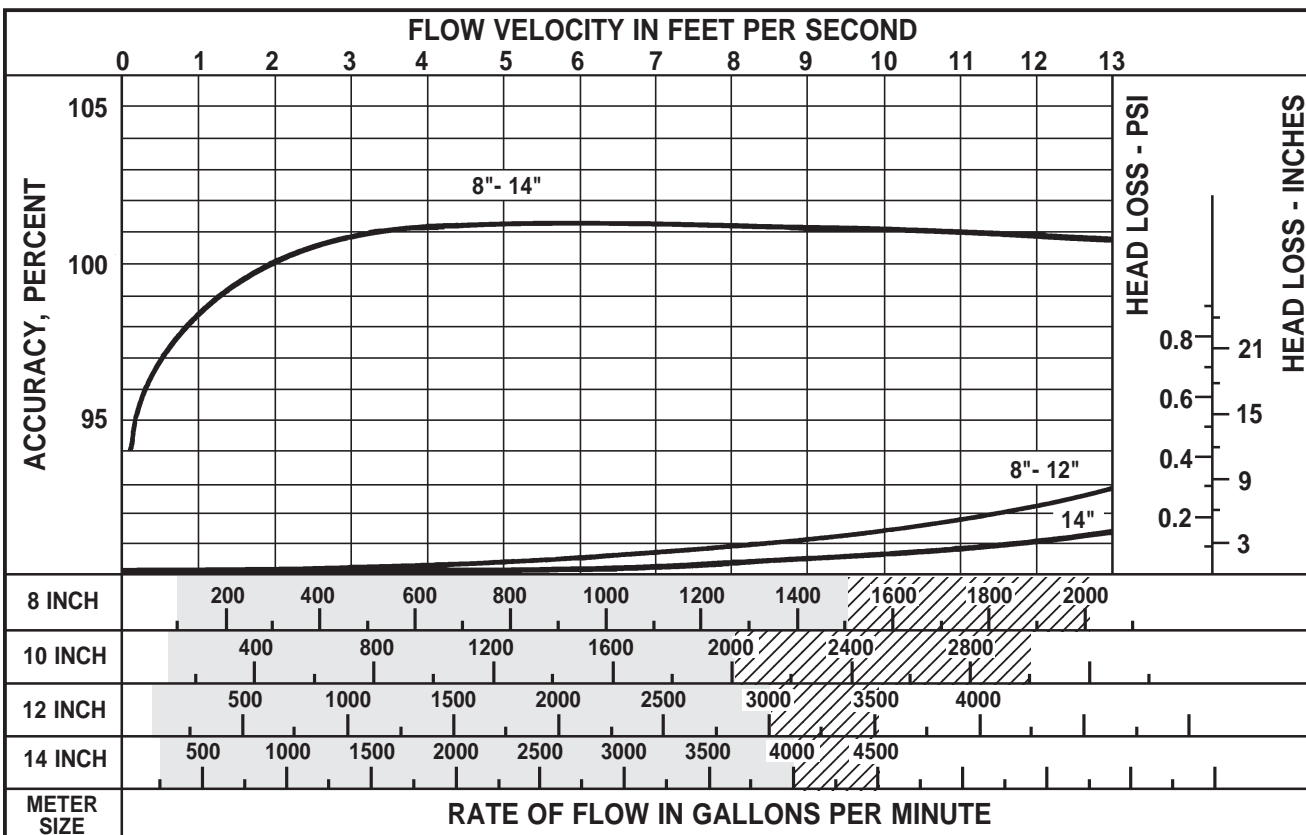

## PROPELLER METERS ACCURACY AND HEAD LOSS CURVES

3255 WEST STETSON AVENUE • HEMET, CALIFORNIA 92545 USA • TEL: 951-652-6811 • FAX: 951-652-3078  
Visit our Website: [www.mccrometer.com](http://www.mccrometer.com)

**MAXIMUM AND MINIMUM FLOWS**

**INTERMITTENT FLOWS**