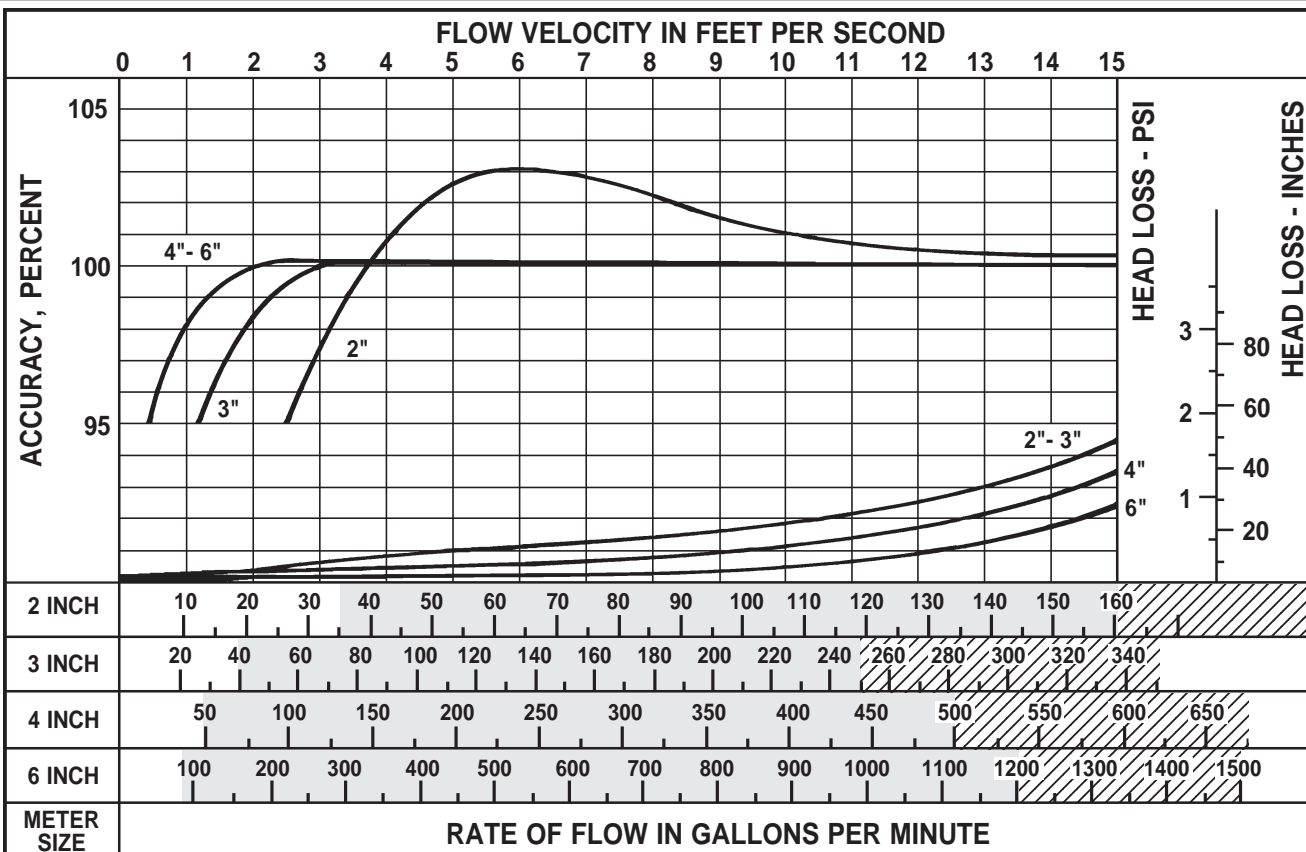

## PROPELLER METERS ACCURACY AND HEAD LOSS CURVES

3255 WEST STETSON AVENUE • HEMET, CALIFORNIA 92545 USA • TEL: 951-652-6811 • FAX: 951-652-3078  
Visit our Website: [www.mccrometer.com](http://www.mccrometer.com)

**MAXIMUM AND MINIMUM FLOWS**

**INTERMITTENT FLOWS**